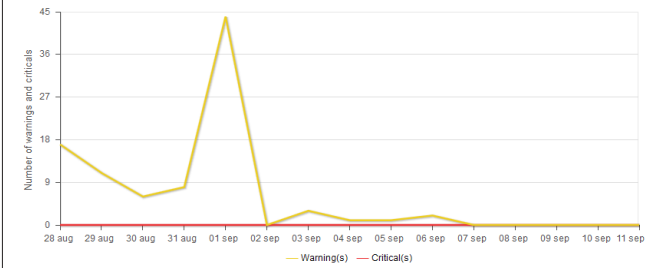

Alarms count (1/1)

* Available in selected markets on all factory delivered machines