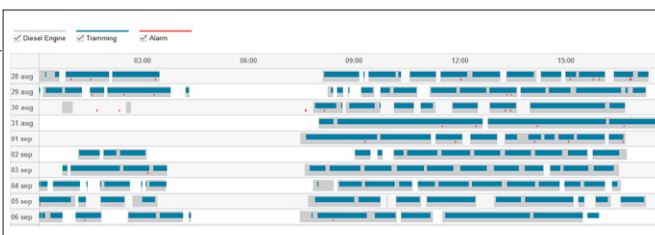

Engine hours*

Transmission hours

OPERATION

Fuel consumption

Total liters

Liter per hour

Total CO2 emission

Location

Site position*

MAINTENANCE

Service

No. of machines in overdue status

No. of reported services

Predicted date for next service

Hours to next service

Diagnostic